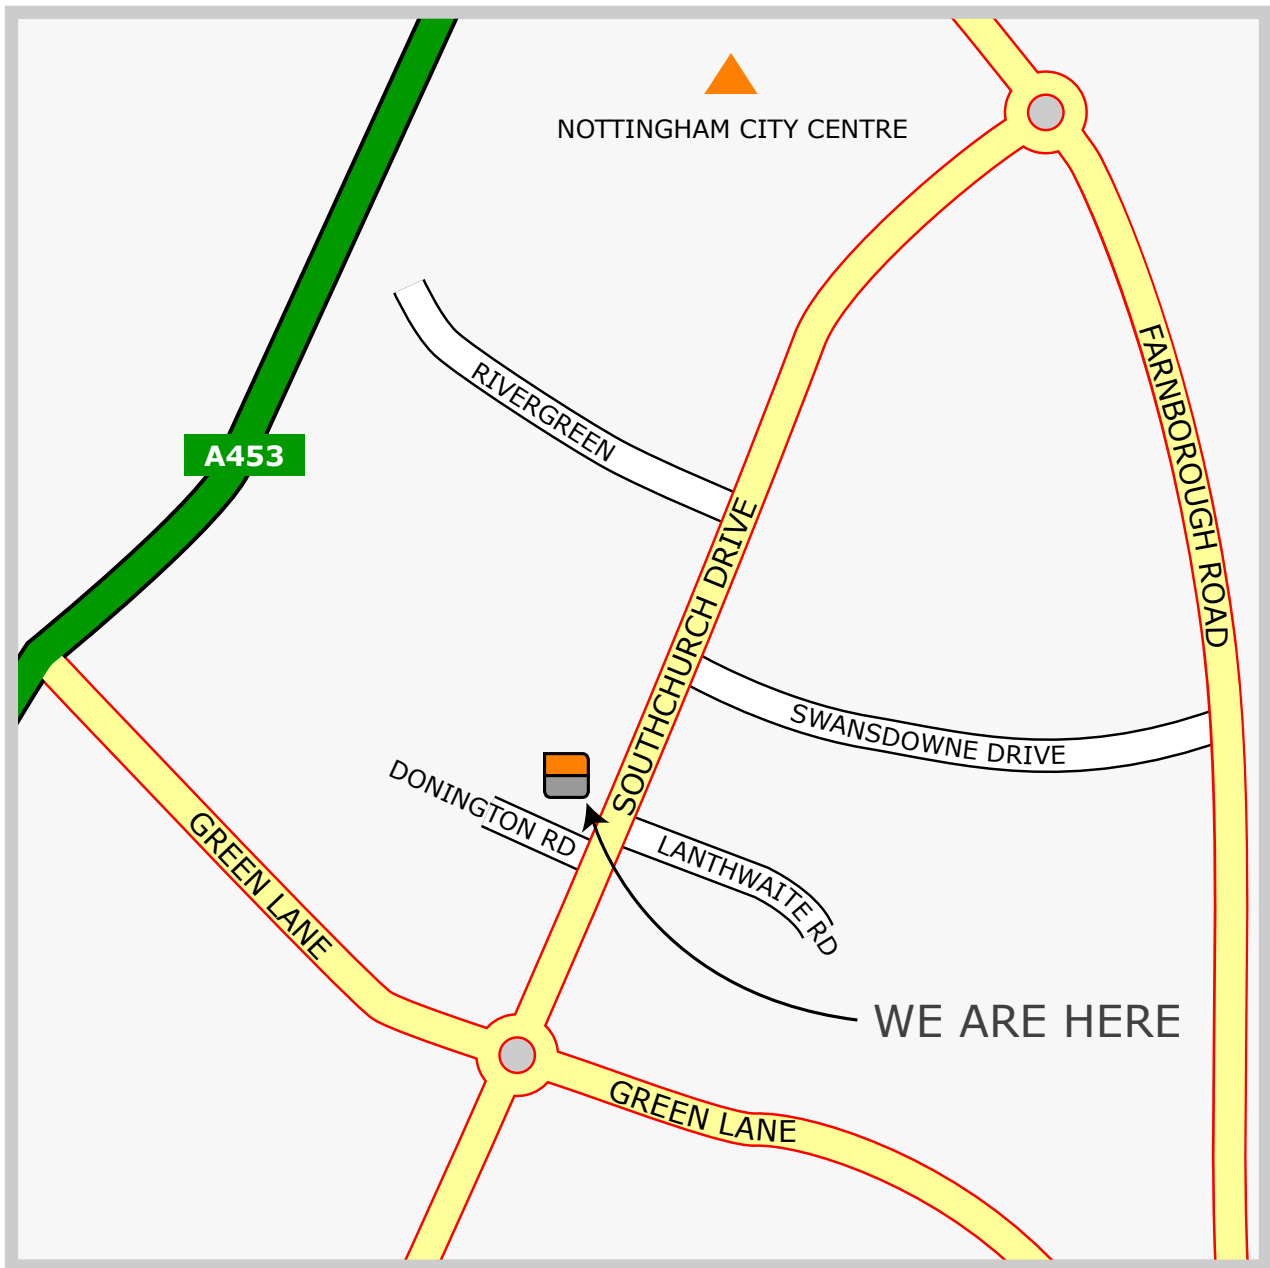

CURTIS PARKINSON

Curtis Parkinson
Clifton Office

160 Southchurch Drive
Clifton
Nottingham
NG11 8AA

DX 709860 Nottingham 14
Fax 0115 9194219
www.curtisparkinson.com